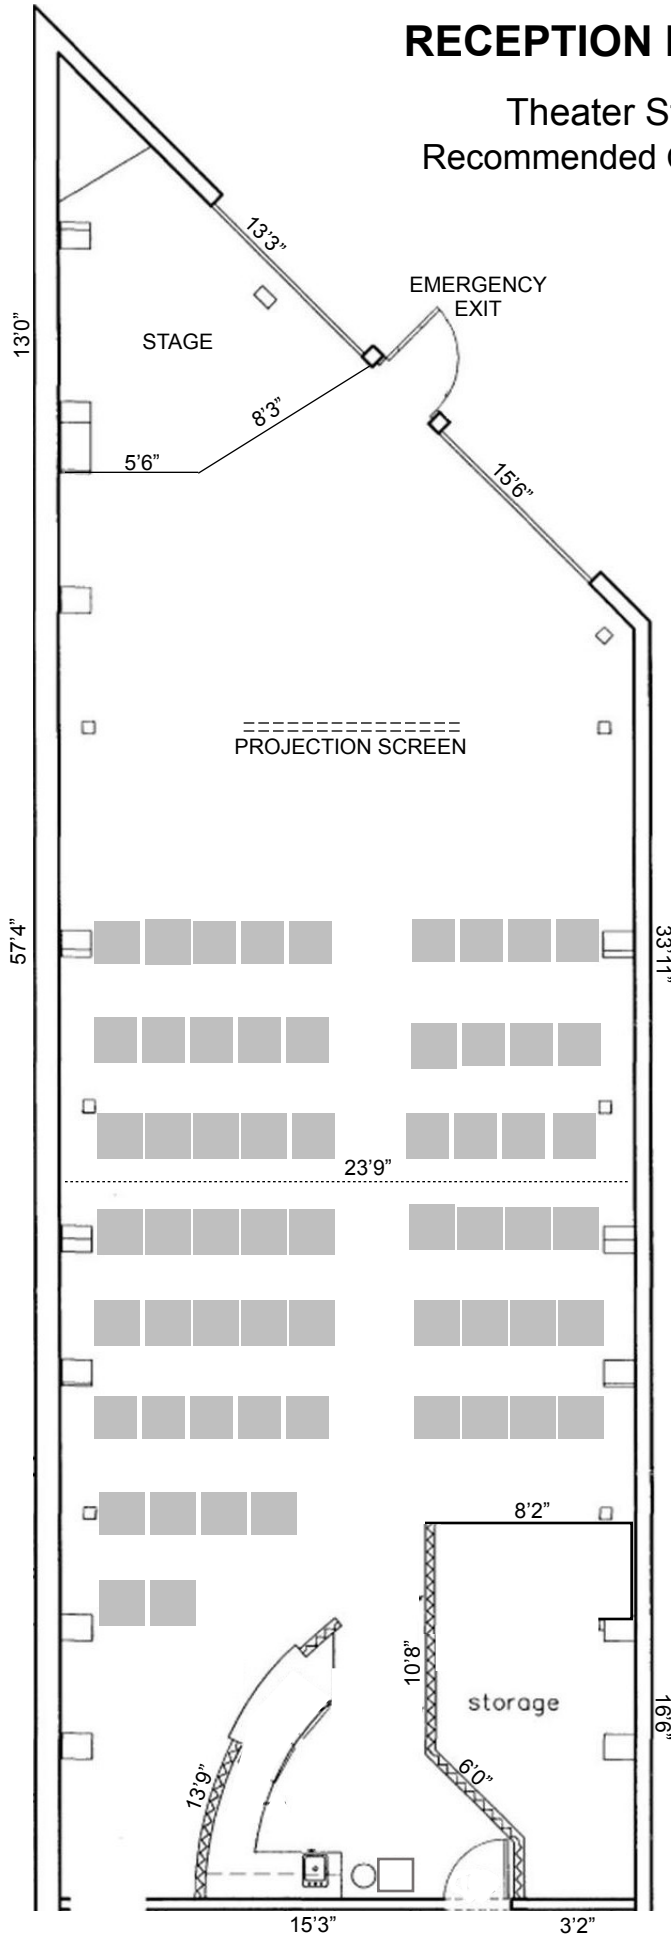

RECEPTION HALL (WEST)

Theater Style Seating
Recommended Capacity: 60 people

Room Equipped with:

- HD projection system with PC VGA/HDMI hookup.
- One wireless handheld microphone.
- One wireless lavalier microphone.
- Small white board.
- Blu Ray / DVD player.
- 63 chairs
- 10 rectangular tables (2')
- 8 round tables (5')