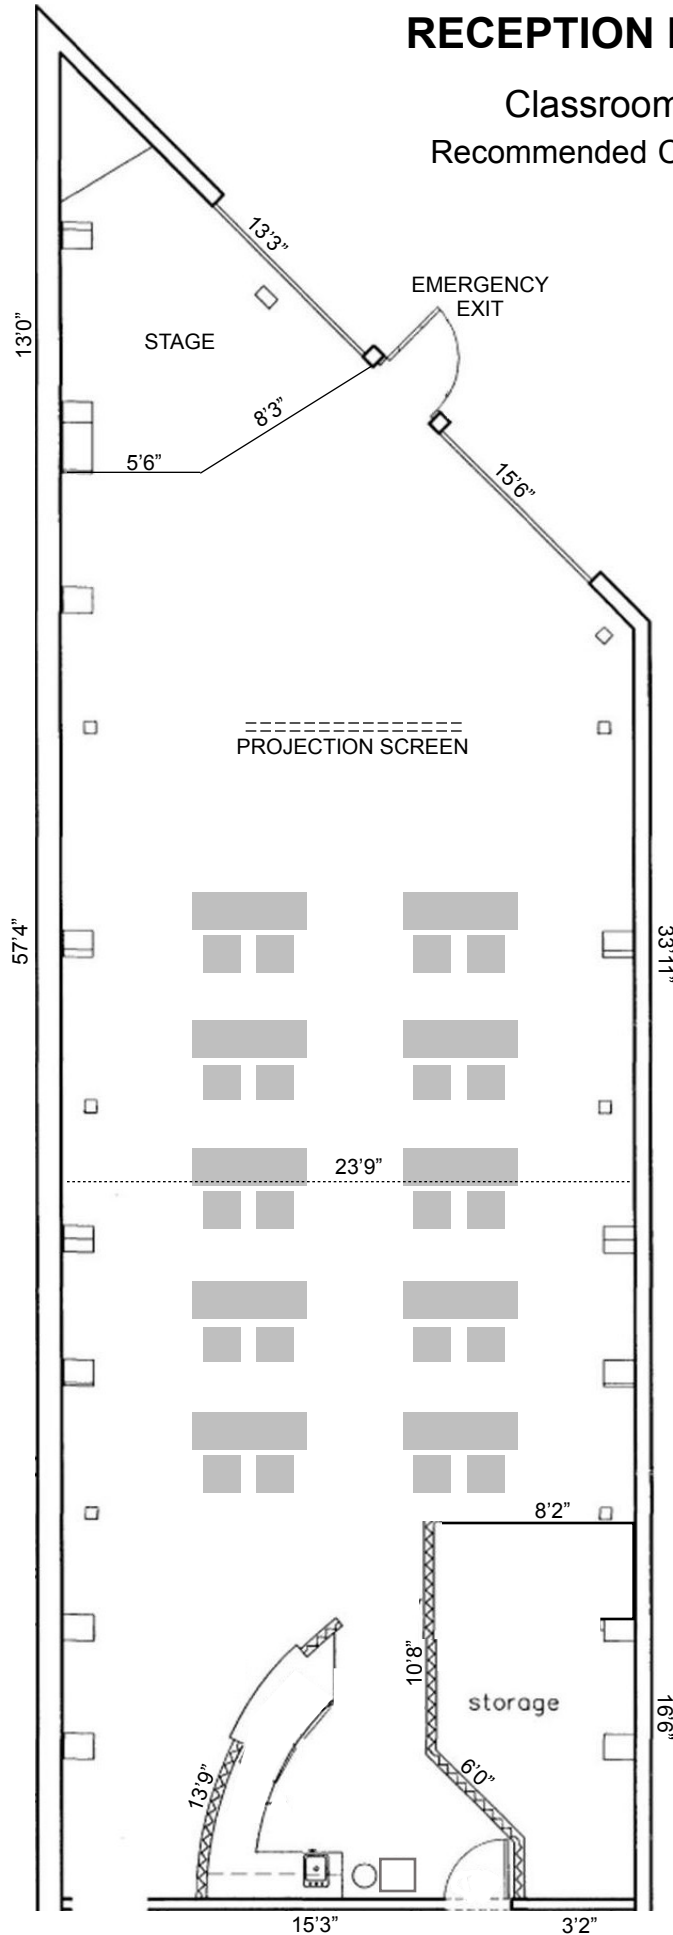

# RECEPTION HALL (WEST)

Classroom Style Seating

Recommended Capacity: 20-40 people

## Room Equipped with:

- HD projection system with PC VGA/HDMI hookup.
- One wireless handheld microphone.
- One wireless lavalier microphone.
- Small white board.
- Blu Ray / DVD player.
- 63 chairs
- 10 rectangular tables (2')
- 8 round tables (5')