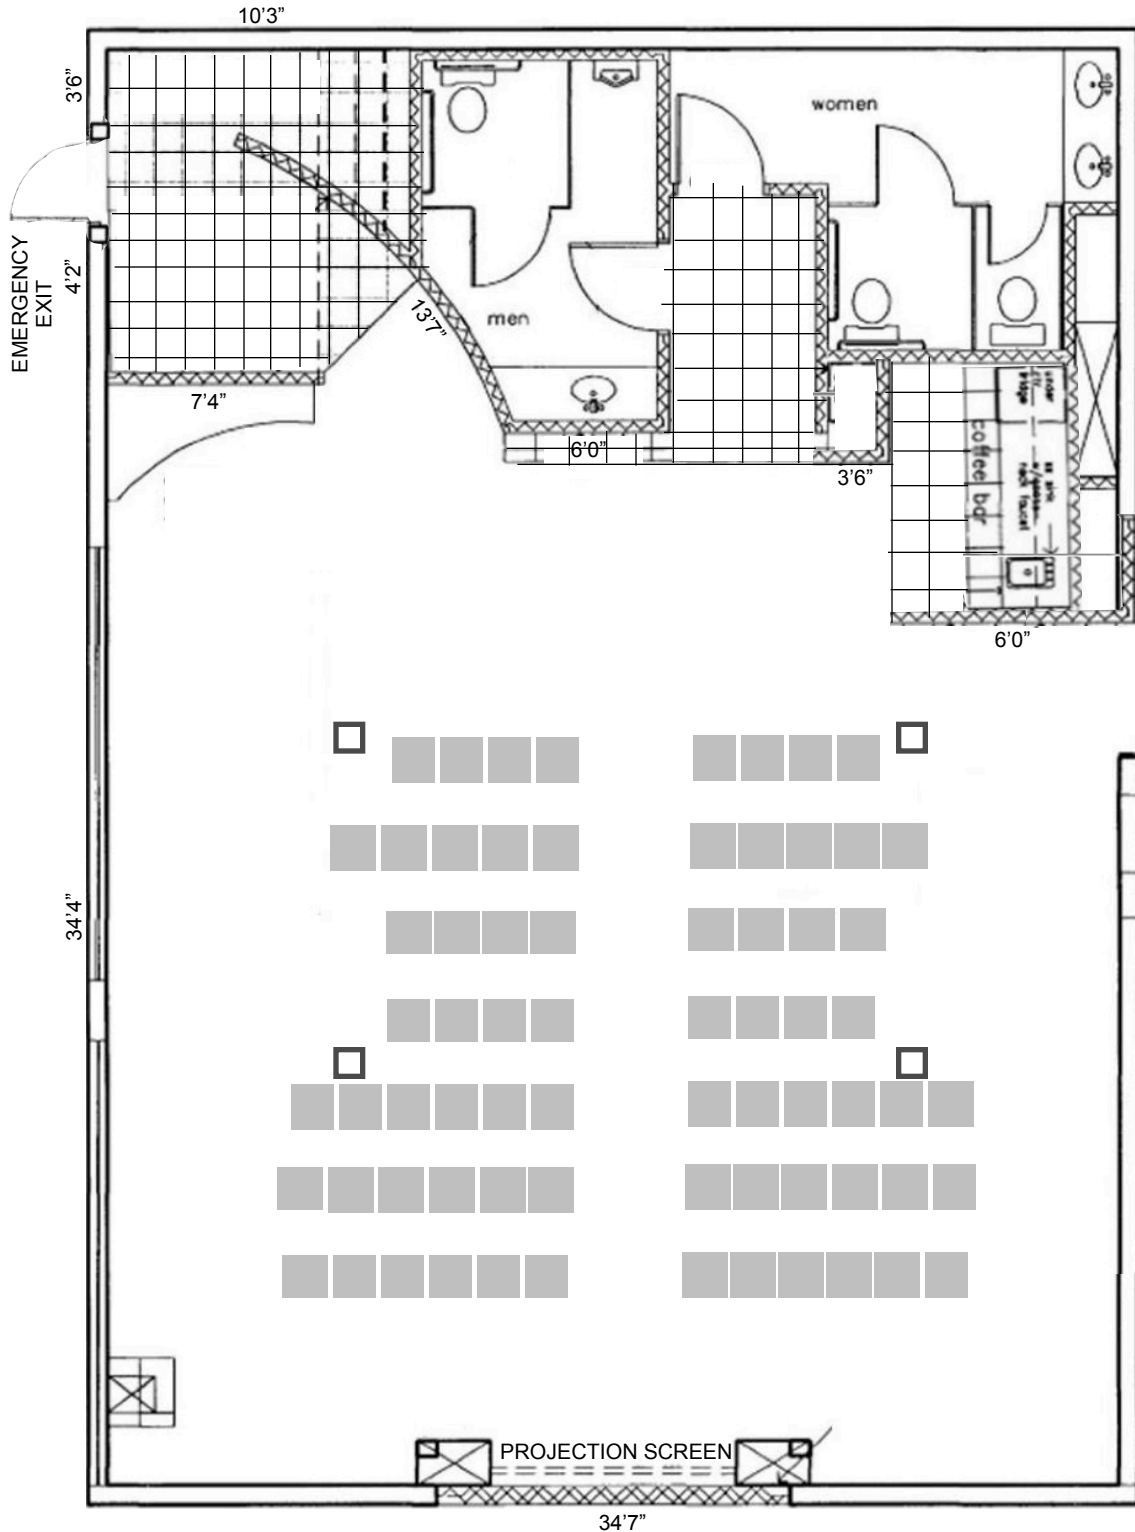

Gay & Lesbian Community Fund Room (EAST)

Theater Style Seating

Recommended Capacity: est. 70 people

Room Equipped with:

- HD projection system with PC VGA/HDMI hookup.
- Two wireless handheld microphone.
- Small white board.
- DVD player.
- 64 chairs
- 10 rectangular tables (2')