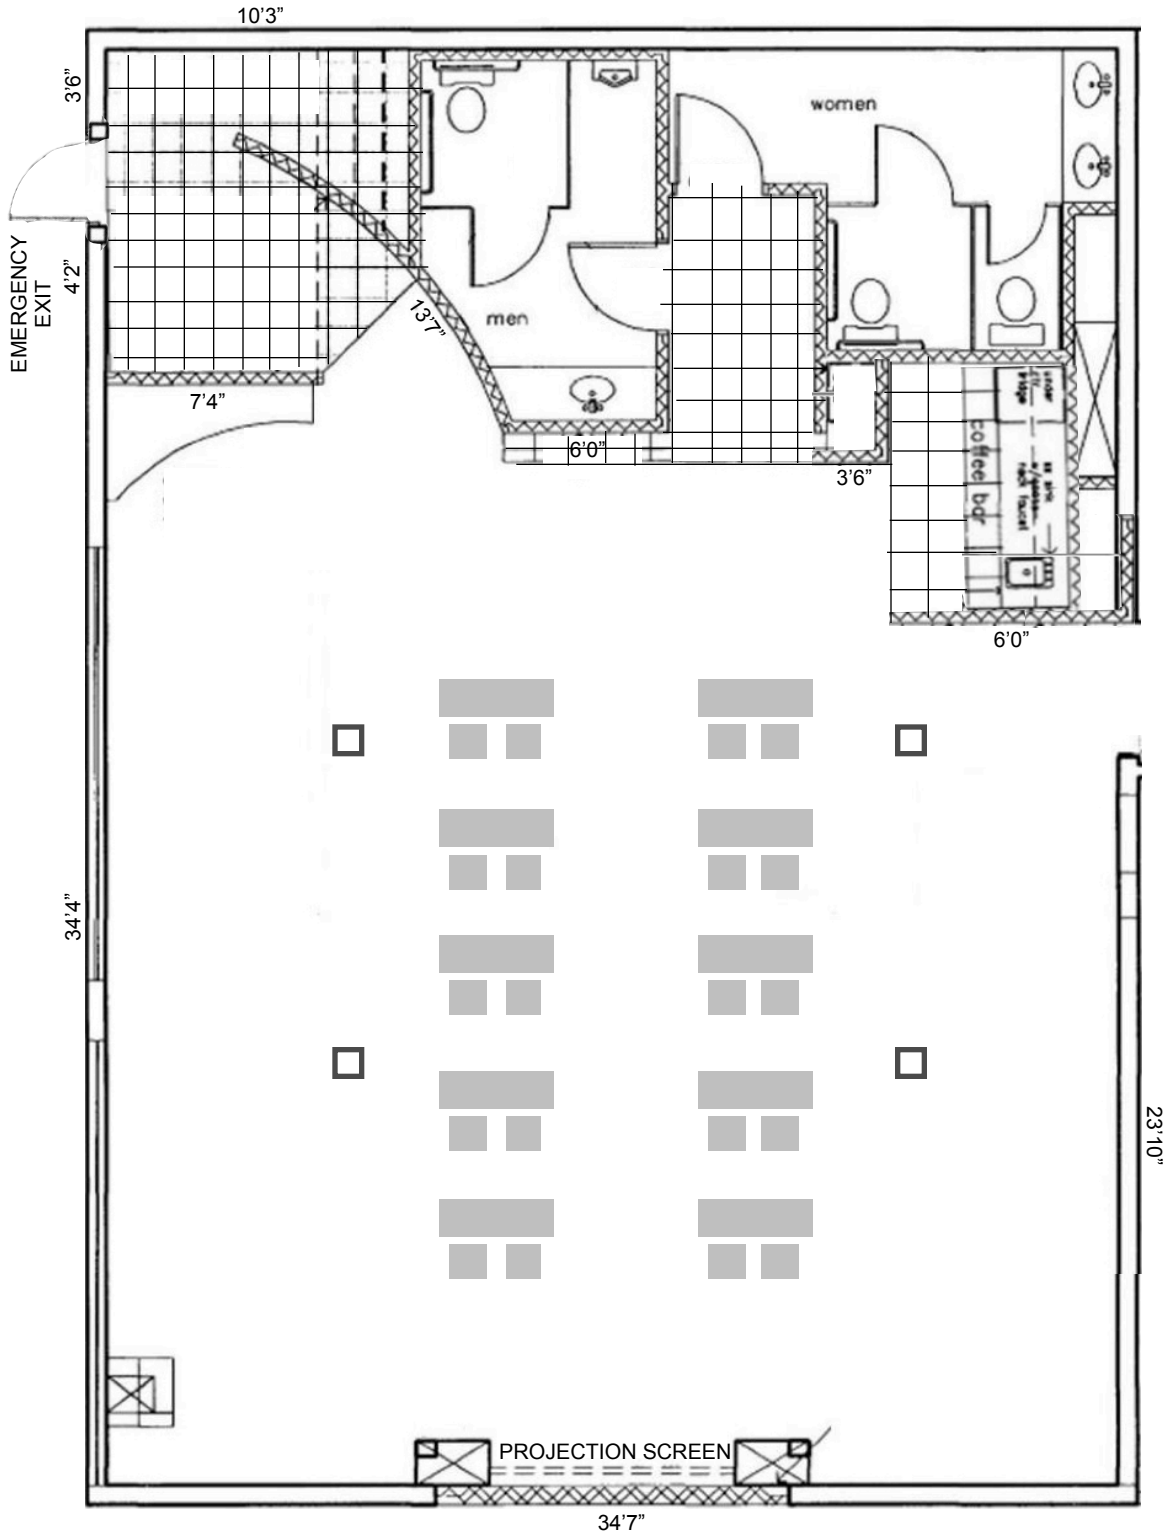

Gay & Lesbian Community Fund Room (EAST)

Classroom Style Seating

Recommended Capacity: 20-40 people

Room Equipped with:

- HD projection system with PC VGA/HDMI hookup.
- Two wireless handheld microphone.
- Small white board.
- DVD player.
- 64 chairs
- 10 rectangular tables (2')